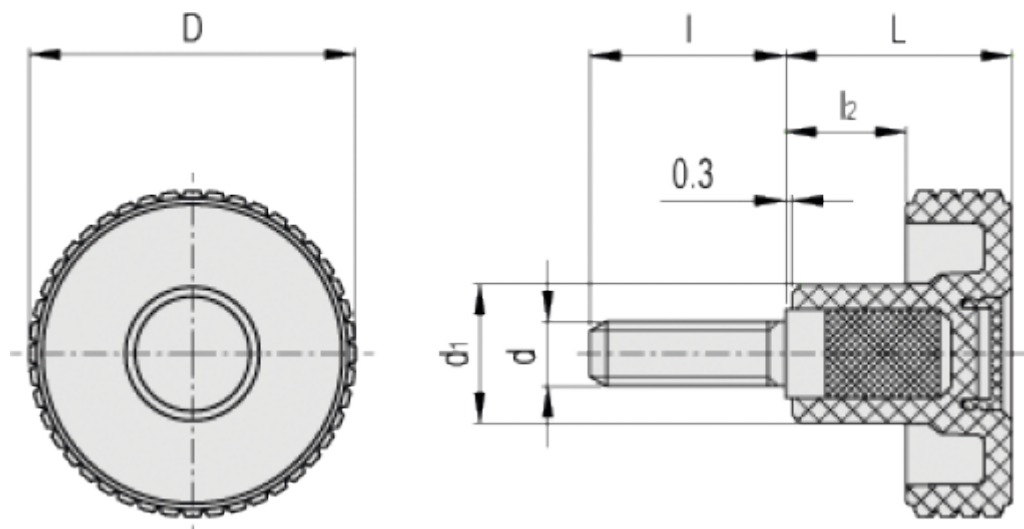

# Data Sheet

Article number: 23020345262

Description: E+G Knurled knob MBT.60 p-M10x30-C2, Orange

## Measures

D	=	61
d1	=	23
d6g	=	M10
L	=	39
l	=	30
l2	=	18.5